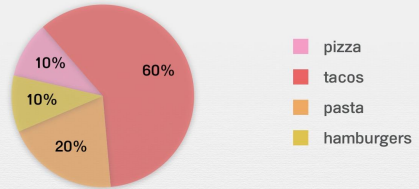

# Pie Charts

Circle the table that matches the information in the pie chart

**Children's Favorite Animals**

- dogs
- cats
- bunnies
- hamsters

dogs	cats	bunnies	hamsters
30	10	30	30

dogs	cats	bunnies	hamsters
10	30	30	30

dogs	cats	bunnies	hamsters
30	30	10	30

**Children's Favorite Animals**

- dogs
- cats
- bunnies
- hamsters

dogs	cats	bunnies	hamsters
50	10	10	30

dogs	cats	bunnies	hamsters
10	50	30	10

dogs	cats	bunnies	hamsters
50	30	10	10

**Children's Favorite Subjects**

- math
- Spanish
- science
- history

math	Spanish	science	history
60	10	10	20

math	Spanish	science	history
10	60	20	10

math	Spanish	science	history
60	20	10	10

**Adult's Favorite Foods**

- pizza
- tacos
- pasta
- hamburgers

pizza	tacos	pasta	hamburgers
60	10	10	20

pizza	tacos	pasta	hamburgers
10	60	20	10

pizza	tacos	pasta	hamburgers
60	20	10	10

**Children's Favorite Music**

- rock music
- rap music
- reggae music
- techno music