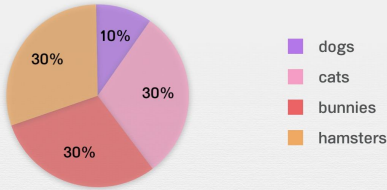

# Pie Charts

Circle the table that matches the information in the pie chart

**Children's Favorite Animals**

- dogs
- cats
- bunnies
- hamsters

dogs	cats	bunnies	hamsters
30	10	30	30

dogs	cats	bunnies	hamsters
10	30	30	30

dogs	cats	bunnies	hamsters
30	30	10	30

**Children's Favorite Animals**

- dogs
- cats
- bunnies
- hamsters

dogs	cats	bunnies	hamsters
50	10	10	30

dogs	cats	bunnies	hamsters
10	50	30	10

dogs	cats	bunnies	hamsters
50	30	10	10