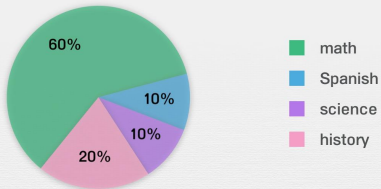

# Pie Charts

Circle the table that matches the information in the pie chart

**Children's Favorite Animals**

- dogs
- cats
- bunnies
- hamsters

dogs	cats	bunnies	hamsters
30	10	30	30

dogs	cats	bunnies	hamsters
10	30	30	30

dogs	cats	bunnies	hamsters
30	30	10	30

**Children's Favorite Animals**

- dogs
- cats
- bunnies
- hamsters

dogs	cats	bunnies	hamsters
50	10	10	30

dogs	cats	bunnies	hamsters
10	50	30	10

dogs	cats	bunnies	hamsters
50	30	10	10

**Children's Favorite Subjects**

- math
- Spanish
- science
- history

math	Spanish	science	history
60	10	10	20

math	Spanish	science	history
10	60	20	10

math	Spanish	science	history
60	20	10	10

**Adult's Favorite Foods**