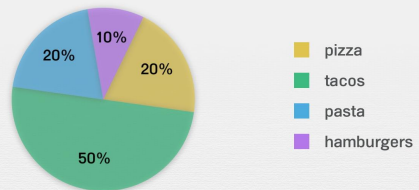

**Children's Favorite Subjects**

- math
- Spanish
- science
- history

math	Spanish	science	history
60	10	10	20

math	Spanish	science	history
10	60	20	10

math	Spanish	science	history
60	20	10	10

**Adult's Favorite Foods**

- pizza
- tacos
- pasta
- hamburgers

pizza	tacos	pasta	hamburgers
60	10	10	20

pizza	tacos	pasta	hamburgers
10	60	20	10

pizza	tacos	pasta	hamburgers
60	20	10	10

**Children's Favorite Music**

- rock music
- rap music
- reggae music
- techno music

rock music	rap music	reggae music	techno music
10	40	10	40

rock music	rap music	reggae music	techno music
40	10	40	10

rock music	rap music	reggae music	techno music
10	40	40	10

**Adult's Favorite Foods**