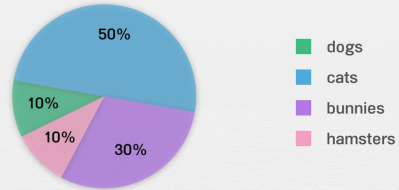

# Pie Charts

Circle the table that matches the information in the pie chart

**Children's Favorite Animals**

- dogs
- cats
- bunnies
- hamsters

dogs	cats	bunnies	hamsters
30	10	30	30

dogs	cats	bunnies	hamsters
10	30	30	30

dogs	cats	bunnies	hamsters
30	30	10	30

**Children's Favorite Animals**

- dogs
- cats
- bunnies
- hamsters

dogs	cats	bunnies	hamsters
50	10	10	30

dogs	cats	bunnies	hamsters
10	50	30	10

dogs	cats	bunnies	hamsters
50	30	10	10