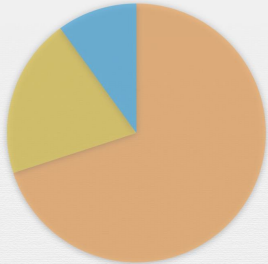

# Pie Charts

Circle the legend that matches the pie chart

Children's Favorite Sports

Legend 1:

- Swimming 10%
- Tennis 20%
- Football 70%

Legend 2:

- Swimming 70%
- Tennis 10%
- Football 20%

Legend 3:

- Swimming 70%
- Tennis 20%
- Football 10%

Children's Favorite Ice Cream Flavors

Legend 1:

- Strawberry 40%
- Chocolate 20%
- Vanilla 30%
- Caramel 10%

Legend 2:

- Strawberry 30%
- Chocolate 20%
- Vanilla 40%
- Caramel 10%