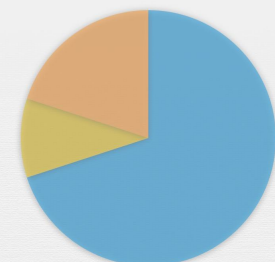

- Math 30%
- French 10%
- Science 60%

Children's Favorite Animals

Legend 1:

- Dogs 30%
- Cats 60%
- Bunnies 10%

Legend 2:

- Dogs 30%
- Cats 10%
- Bunnies 60%

Legend 3:

- Dogs 10%
- Cats 60%
- Bunnies 30%

Children's Favorite Fruit

Legend 1:

- Apple 40%
- Strawberry 50%
- Raspberry 10%

Legend 2:

- Apple 10%
- Strawberry 40%
- Raspberry 50%

Legend 3:

- Apple 10%
- Strawberry 50%
- Raspberry 40%

Children's Favorite Destinations

Legend 1:

- Seaside 20%
- Mountains 10%
- Countryside 70%

Legend 2:

- Seaside 70%
- Mountains 10%
- Countryside 20%

Legend 3:

- Seaside 70%
- Mountains 20%
- Countryside 10%