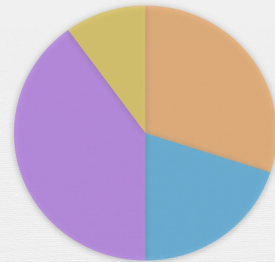

# Pie Charts

Circle the legend that matches the pie chart

Children's Favorite Sports

Legend 1:

- Swimming 10%
- Tennis 20%
- Football 70%

Legend 2:

- Swimming 70%
- Tennis 10%
- Football 20%

Legend 3:

- Swimming 70%
- Tennis 20%
- Football 10%

Children's Favorite Ice Cream Flavors

Legend 1:

- Strawberry 40%
- Chocolate 20%
- Vanilla 30%
- Caramel 10%

Legend 2:

- Strawberry 30%
- Chocolate 20%
- Vanilla 40%
- Caramel 10%