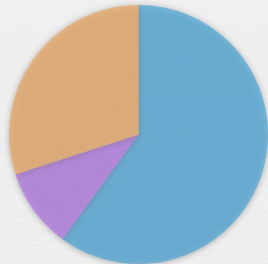

# Pie Charts

Circle the legend that matches the pie chart

Children's Favorite Sports

Legend 1:

- Swimming 10%
- Tennis 20%
- Football 70%

Legend 2:

- Swimming 70%
- Tennis 10%
- Football 20%

Legend 3:

- Swimming 70%
- Tennis 20%
- Football 10%

Children's Favorite Ice Cream Flavors

Legend 1:

- Strawberry 40%
- Chocolate 20%
- Vanilla 30%
- Caramel 10%

Legend 2:

- Strawberry 30%
- Chocolate 20%
- Vanilla 40%
- Caramel 10%

Legend 3:

- Strawberry 30%
- Chocolate 40%
- Vanilla 20%
- Caramel 10%

Children's Favorite School Subjects

Legend 1:

- Math 60%
- French 10%
- Science 30%

Legend 2:

- Math 60%
- French 30%
- Science 10%

Legend 3: