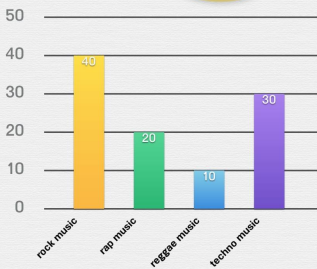

Pie Charts

Circle the bar chart that matches the information in the pie chart

Children's Favorite Music

- rock music
- rap music
- reggae music
- techno music

Adult's Favorite Foods

- pizza
- tacos
- pasta
- hamburgers

Children's Favorite Music

- rock music
- rap music
- reggae music
- techno music

Adult's Favorite Foods

- pizza
- tacos
- pasta
- hamburgers

Children's Favorite Animals

- dogs
- cats
- bunnies
- hamsters

Children's Favorite Animals