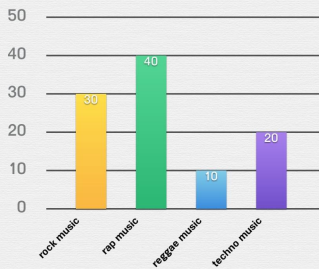

- rock music
- rap music
- reggae music
- techno music