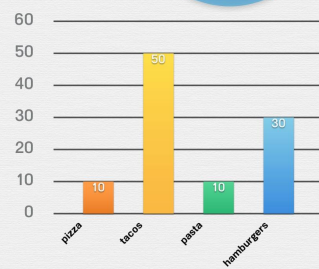

Pie Charts

Circle the bar chart that matches the information in the pie chart

Children's Favorite Music

- rock music
- rap music
- reggae music
- techno music

Adult's Favorite Foods

- pizza
- tacos
- pasta
- hamburgers

Children's Favorite Music

- rock music
- rap music
- reggae music
- techno music

Adult's Favorite Foods

- pizza
- tacos
- pasta
- hamburgers

Children's Favorite Animals

- dogs
- cats
- bunnies
- hamsters

Children's Favorite Animals

- dogs
- cats
- bunnies
- hamsters