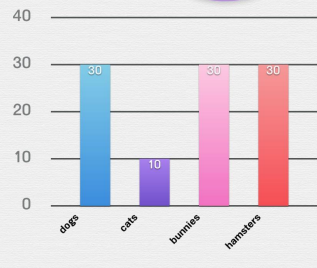

Pie Charts

Circle the bar chart that matches the information in the pie chart

Children's Favorite Music

- rock music
- rap music
- reggae music
- techno music

Adult's Favorite Foods

- pizza
- tacos
- pasta
- hamburgers

Children's Favorite Music

- rock music
- rap music
- reggae music
- techno music

Adult's Favorite Foods

- pizza
- tacos
- pasta
- hamburgers

Children's Favorite Animals

- dogs
- cats
- bunnies
- hamsters

Children's Favorite Animals

- dogs
- cats
- bunnies
- hamsters