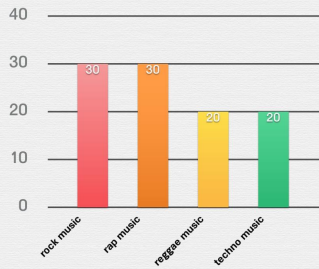

Pie Charts

Circle the bar chart that matches the information in the pie chart

Children's Favorite Music

- rock music
- rap music
- reggae music
- techno music

Adult's Favorite Foods

- pizza
- tacos
- pasta
- hamburgers