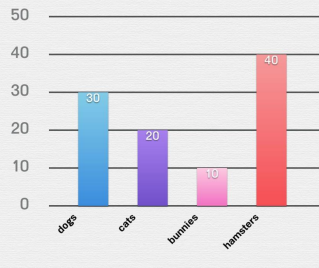

Pie Charts

Circle the bar chart that matches the information in the pie chart

Children's Favorite Music

- rock music
- rap music
- reggae music
- techno music

Adult's Favorite Foods

- pizza
- tacos
- pasta
- hamburgers

Children's Favorite Music

- rock music
- rap music
- reggae music
- techno music

Adult's Favorite Foods

- pizza
- tacos
- pasta
- hamburgers

Children's Favorite Animals

- dogs
- cats
- bunnies
- hamsters

Children's Favorite Animals

- dogs
- cats
- bunnies
- hamsters