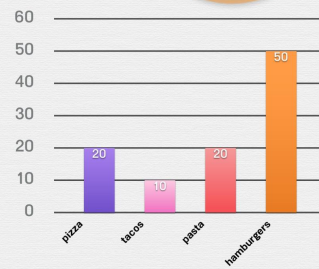

Pie Charts

Circle the bar chart that matches the information in the pie chart

Children's Favorite Music

- rock music
- rap music
- reggae music
- techno music

Adult's Favorite Foods

- pizza
- tacos
- pasta
- hamburgers

Children's Favorite Music

- rock music
- rap music
- reggae music
- techno music

Adult's Favorite Foods

- pizza
- tacos
- pasta
- hamburgers

Children's Favorite Animals

- dogs
- cats
- bunnies
- hamsters

Children's Favorite Animals