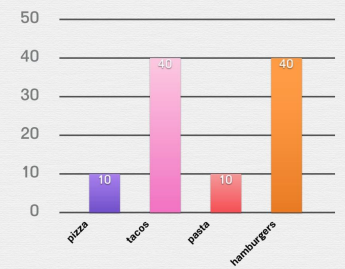

Pie Charts

Circle the bar chart that matches the information in the pie chart

Children's Favorite Music

- rock music
- rap music
- reggae music
- techno music

Adult's Favorite Foods

- pizza
- tacos
- pasta
- hamburgers