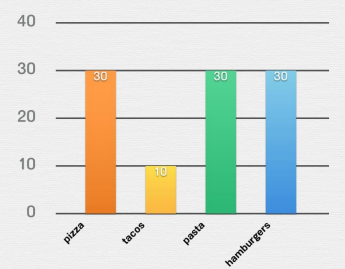

- pizza
- tacos
- pasta
- hamburgers