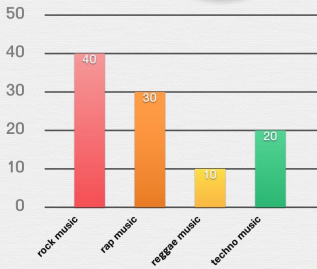

Pie Charts

Circle the bar chart that matches the information in the pie chart

Children's Favorite Music

- rock music
- rap music
- reggae music
- techno music

Adult's Favorite Foods

- pizza
- tacos
- pasta
- hamburgers