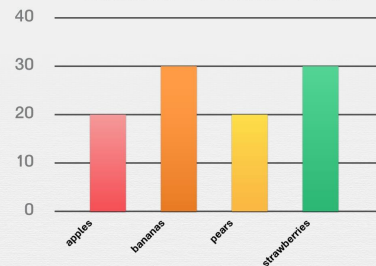

Pie Charts

Circle the pie chart that matches the information in the bar chart

Children's Favorite Seasons

Children's Favorite Fruit

Adult's Favorite Foods

Children's Favorite Music

Children's Favorite Sports