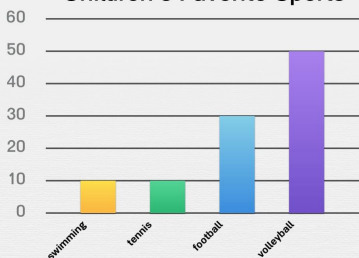

Pie Charts

Circle the pie chart that matches the information in the bar chart

Children's Favorite Seasons

Children's Favorite Fruit

Adult's Favorite Foods

Children's Favorite Music

Children's Favorite Sports