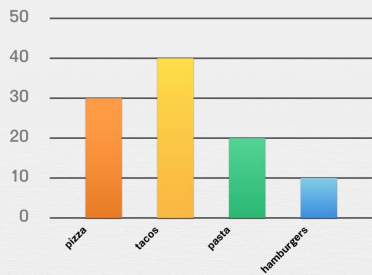

Pie Charts

Circle the pie chart that matches the information in the bar chart

Children's Favorite Seasons

Children's Favorite Fruit

Adult's Favorite Foods

Children's Favorite Music

Children's Favorite Sports