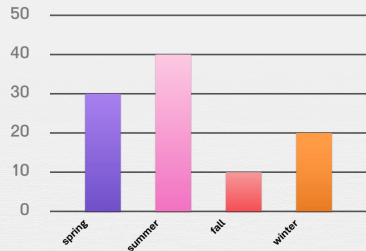

Pie Charts

Circle the pie chart that matches the information in the bar chart

Children's Favorite Seasons

Children's Favorite Fruit

Adult's Favorite Foods

Children's Favorite Music

Children's Favorite Sports