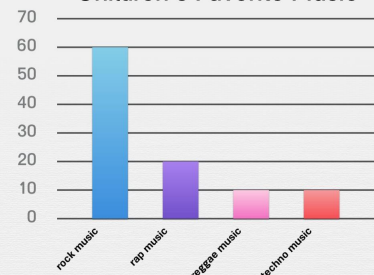

Pie Charts

Circle the pie chart that matches the information in the bar chart

Children's Favorite Seasons

Children's Favorite Fruit

Adult's Favorite Foods

Children's Favorite Music

Children's Favorite Sports