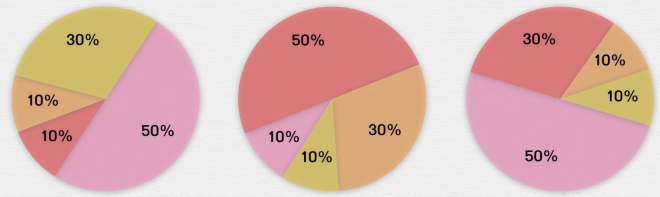

Pie Charts

Circle the pie chart that matches the information in the table

Children's Favorite Sports

swimming	tennis	football	volleyball
20	60	10	10

Children's Favorite Fruit

apples	bananas	pears	strawberries
60	10	10	20

Children's Favorite Seasons

spring	summer	fall	winter
50	10	30	10

Adult's Favorite Foods

pizza	tacos	pasta	hamburgers
50	10	10	30

Children's Favorite Seasons

spring	summer	fall	winter
20	10	50	20

Adult's Favorite Foods