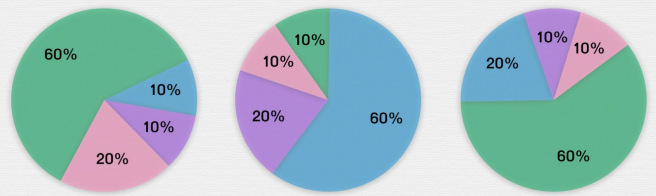

Pie Charts

Circle the pie chart that matches the information in the table

Children's Favorite Sports

swimming	tennis	football	volleyball
20	60	10	10

Children's Favorite Fruit

apples	bananas	pears	strawberries
60	10	10	20

Children's Favorite Seasons

spring	summer	fall	winter
50	10	30	10

Adult's Favorite Foods

pizza	tacos	pasta	hamburgers
50	10	10	30

Children's Favorite Seasons

spring	summer	fall	winter
20	10	50	20

Adult's Favorite Foods