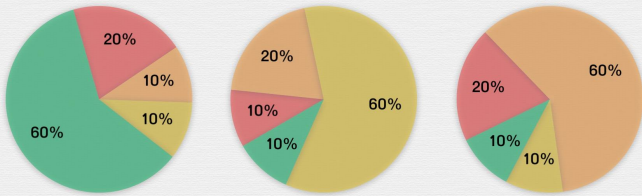

Pie Charts

Circle the pie chart that matches the information in the table

Children's Favorite Sports

swimming	tennis	football	volleyball
20	60	10	10

Children's Favorite Fruit

apples	bananas	pears	strawberries
60	10	10	20

Children's Favorite Seasons

spring	summer	fall	winter
50	10	30	10

Adult's Favorite Foods

pizza	tacos	pasta	hamburgers
50	10	10	30

Children's Favorite Seasons

spring	summer	fall	winter
20	10	50	20

Adult's Favorite Foods