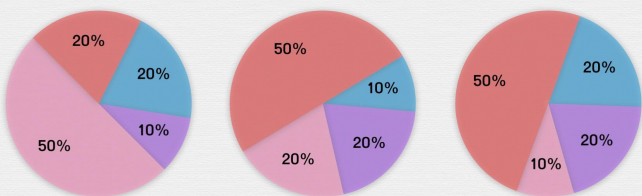

Pie Charts

Circle the pie chart that matches the information in the table

Children's Favorite Sports

swimming	tennis	football	volleyball
20	60	10	10

Children's Favorite Fruit

apples	bananas	pears	strawberries
60	10	10	20

Children's Favorite Seasons

spring	summer	fall	winter
50	10	30	10

Adult's Favorite Foods

pizza	tacos	pasta	hamburgers
50	10	10	30

Children's Favorite Seasons

spring	summer	fall	winter
20	10	50	20

Adult's Favorite Foods