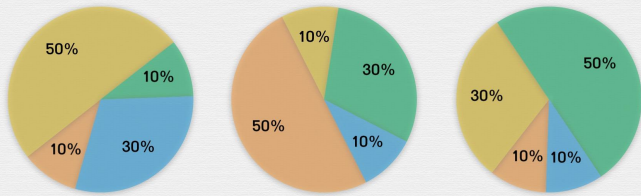

Pie Charts

Circle the pie chart that matches the information in the table

Children's Favorite Sports

swimming	tennis	football	volleyball
20	60	10	10

Children's Favorite Fruit

apples	bananas	pears	strawberries
60	10	10	20

Children's Favorite Seasons

spring	summer	fall	winter
50	10	30	10

Adult's Favorite Foods

pizza	tacos	pasta	hamburgers
50	10	10	30

Children's Favorite Seasons

spring	summer	fall	winter
20	10	50	20

Adult's Favorite Foods