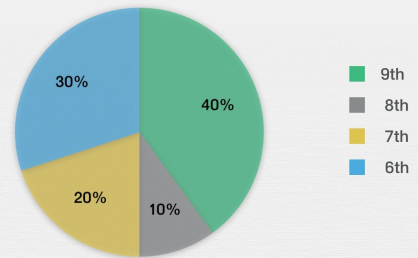

Pie Charts

Fill in the sentences with the correct percentages

Contents of Natalie's Basket

Natalie went to the market. In her basket there are _____ vegetables, _____ fruit, _____ meat and _____ cheese.

10%

40%

Mr. Louis's Crops

Mr. Louis is a farmer. _____ of his crops are wheat, _____ are corn, _____ are canola and _____ are sunflowers.

10%

20%

30%

40%

Mrs. Poppy's Students

Mrs. Poppy works at a middle and high school. _____ of her students are in ninth grade, _____ of her students are in eighth, _____ in seventh, and _____ in sixth.

10%

20%

30%

40%

Pierre's Books

Pierre's library is filled to the brim! _____ of his books are novels, _____ are comic books, _____ are magazines and _____ are short stories.